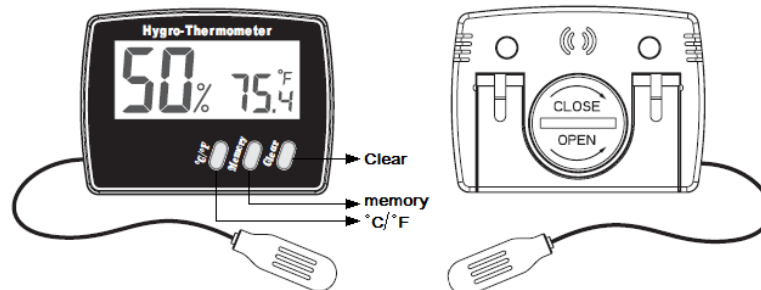

IncubatorWarehouse.com's IncuTherm Plus™

Digital Thermometer Hygrometer with Min/Max Memory & Remote Probe

INCUBATION TIPS

- ◆ Temperature Target = 99.5 (37.5 C) degrees Fahrenheit
- ◆ Humidity Target = 45-55% up to 3 days before hatch, last 3 days increase to 65-80%
- ◆ For more information visit <http://incubatorwarehouse.com/egg-incubator-information-center/>

FEATURES

- Remote Measurement of HUMIDITY & TEMPERATURE (24 inch wire)
- Probe designed to fit through the vent holes of the Little Giant & HovaBator Egg Incubators
 - **NOTE:** For the Genesis 1588 incubator, run the cord through the notch in the incubator case where the egg turner cord exits
- Display shows humidity & temperature reading at the same time
- Measures and displays temperature in Celsius or Fahrenheit (switch on front)
- Measures and displays relative humidity (measures humidity readings between 10-99% +/-5%)
- Memory function to recall minimum and maximum humidity and temperature readings
- Very compact 2.5" x 2" x 0.5" with LARGE easy to read LCD screen
- Flip out stand for easy placement (on back)
- 2 strong magnets for easy mounting
- Battery INCLUDED (3V CR2032)
- Backed by Incubator Warehouse's 1 Year Hassle Free Guarantee

USER INSTRUCTIONS

- Remove the battery cover in order to remove the black battery insulator tab to engage the battery
- Place the remote sensor at the same level as the eggs in your incubator
 - When removing the probe from the incubator **DO NOT** pull on the cord, **PUSH** the probe up through the vent hole of the incubator
 - NOTE: For the Genesis 1588 incubator, run the cord through the notch in the incubator case where the egg turner cord exits
- C/F Button – Switches from Celsius to Fahrenheit Temperature Readings
- Memory Button – Displays the Maximum (MAX) and Minimum (MIN) temperature reading since the last time memory was cleared
- Clear Button – When in the MAX/MIN menus, pressing this button erases both the MAX & MIN values